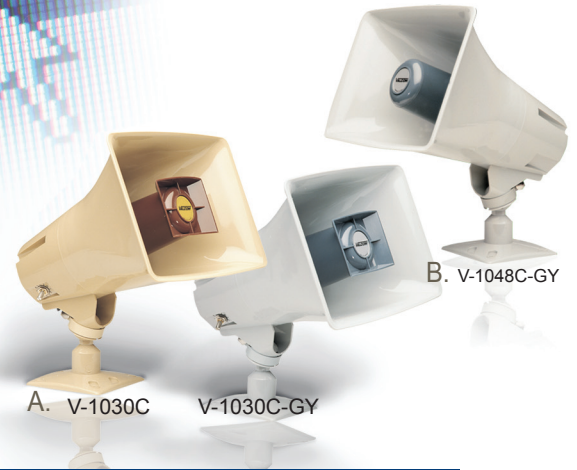

Horn Speakers

Easiest Mounting Method In The Industry!

High-Efficiency Horns

Ideal For Industrial, Manufacturing and Warehouse Areas.

- Built-In Amplifier & Volume Control (One-Way Horns)
- Weather-Resistant
- Indoor/Outdoor
- Stainless Steel Hardware

► Features Omni-Lock Mounting System

A. One-Way (5-Watt)	V-1030C (Beige)
.....	V-1030C-GY (Gray)
One-Way (15-Watt)	V-1036C (Beige)
.....	V-1036C-GY (Gray)
B. Talkback	V-1048C (Beige)
w/LED	V-1048B (Beige)
.....	V-1048C-GY (Gray)

Tip EZ

Valcom's Omni-Lock™ Mounting System

- Mount Base Before Construction is Done
- Movable — 360° Rotation (Other Horns Only Move Up & Down)
- Shatter-Resistant Base — Fits Standard Electrical Gang Boxes

Easiest Mounting Method In The Industry!